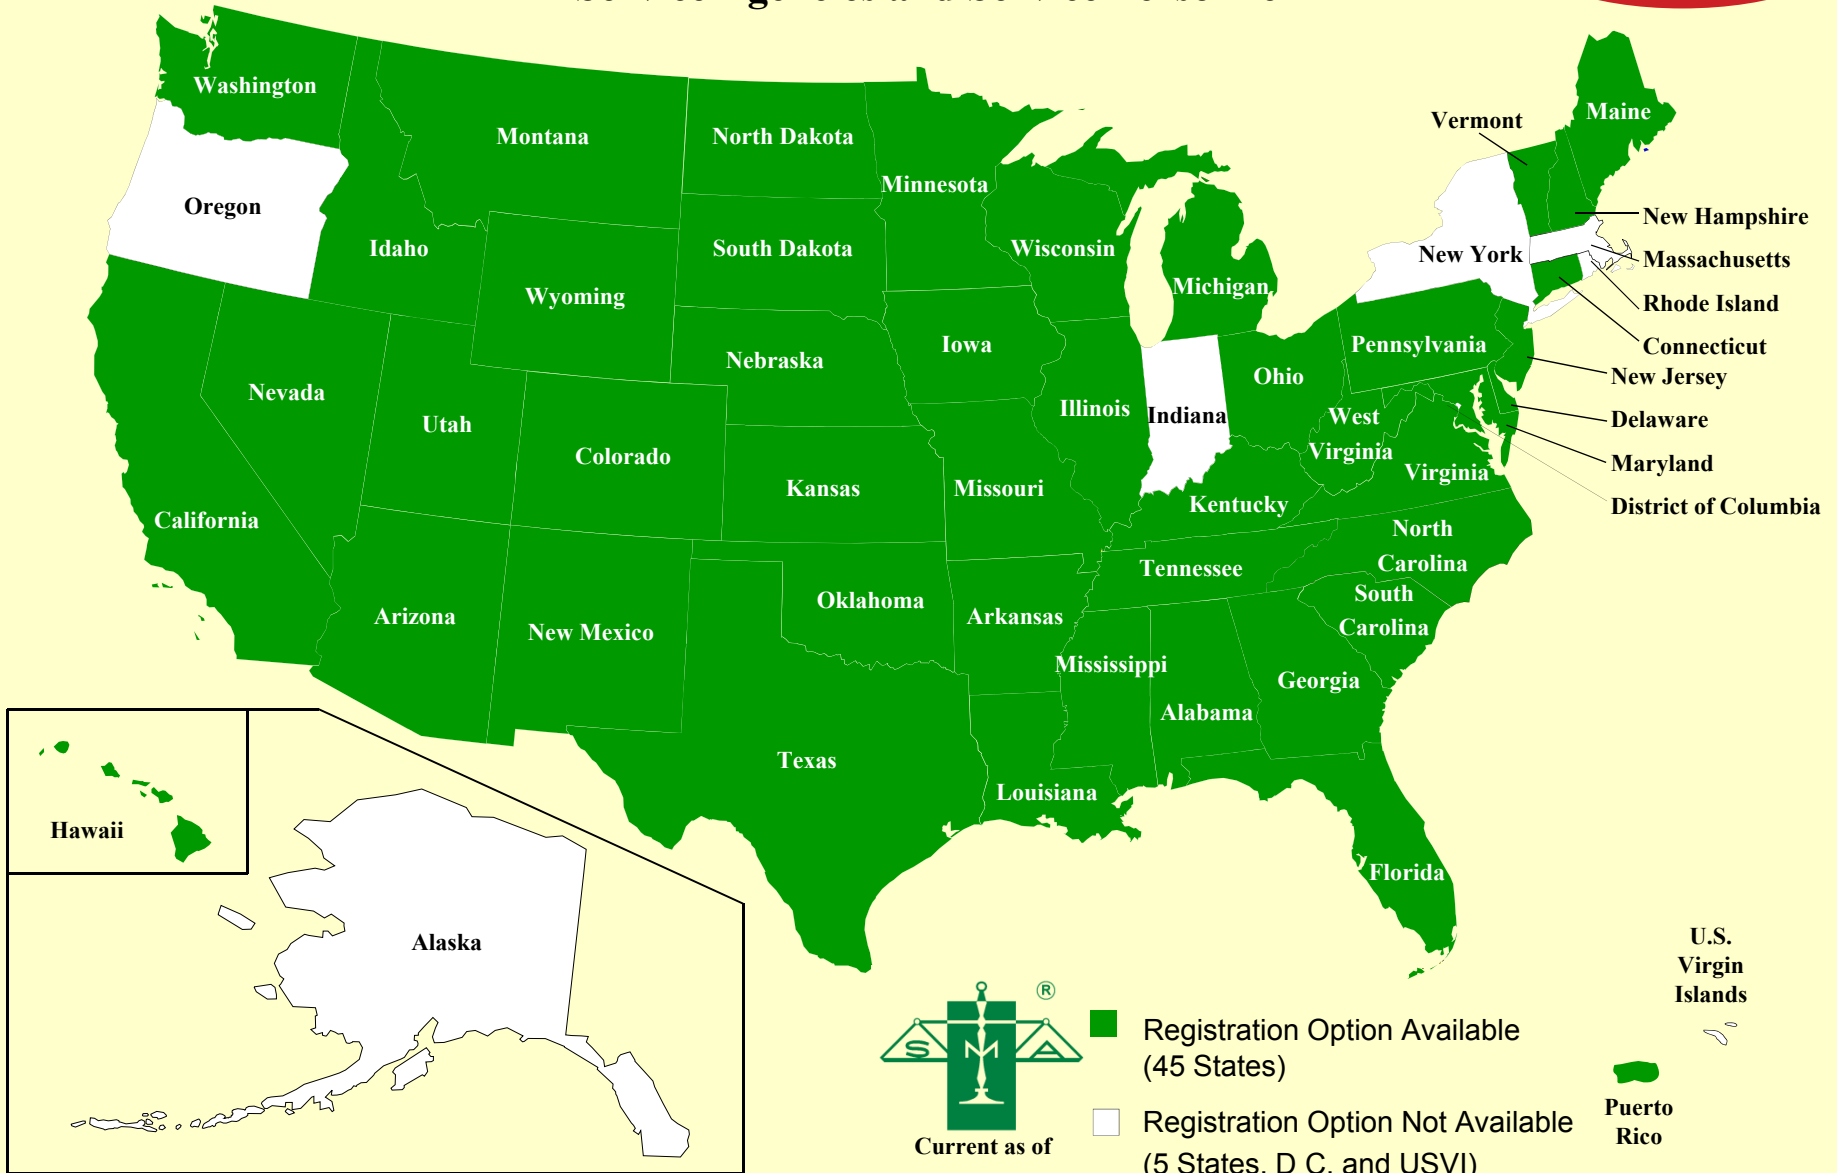

Green States Require Registration of Service Agencies and Service Personnel

Current as of 2018

Current as of 2016

- Registration Option Available (45 States)
- Registration Option Not Available (5 States, D C, and USVI)

U.S. Virgin Islands
Puerto Rico