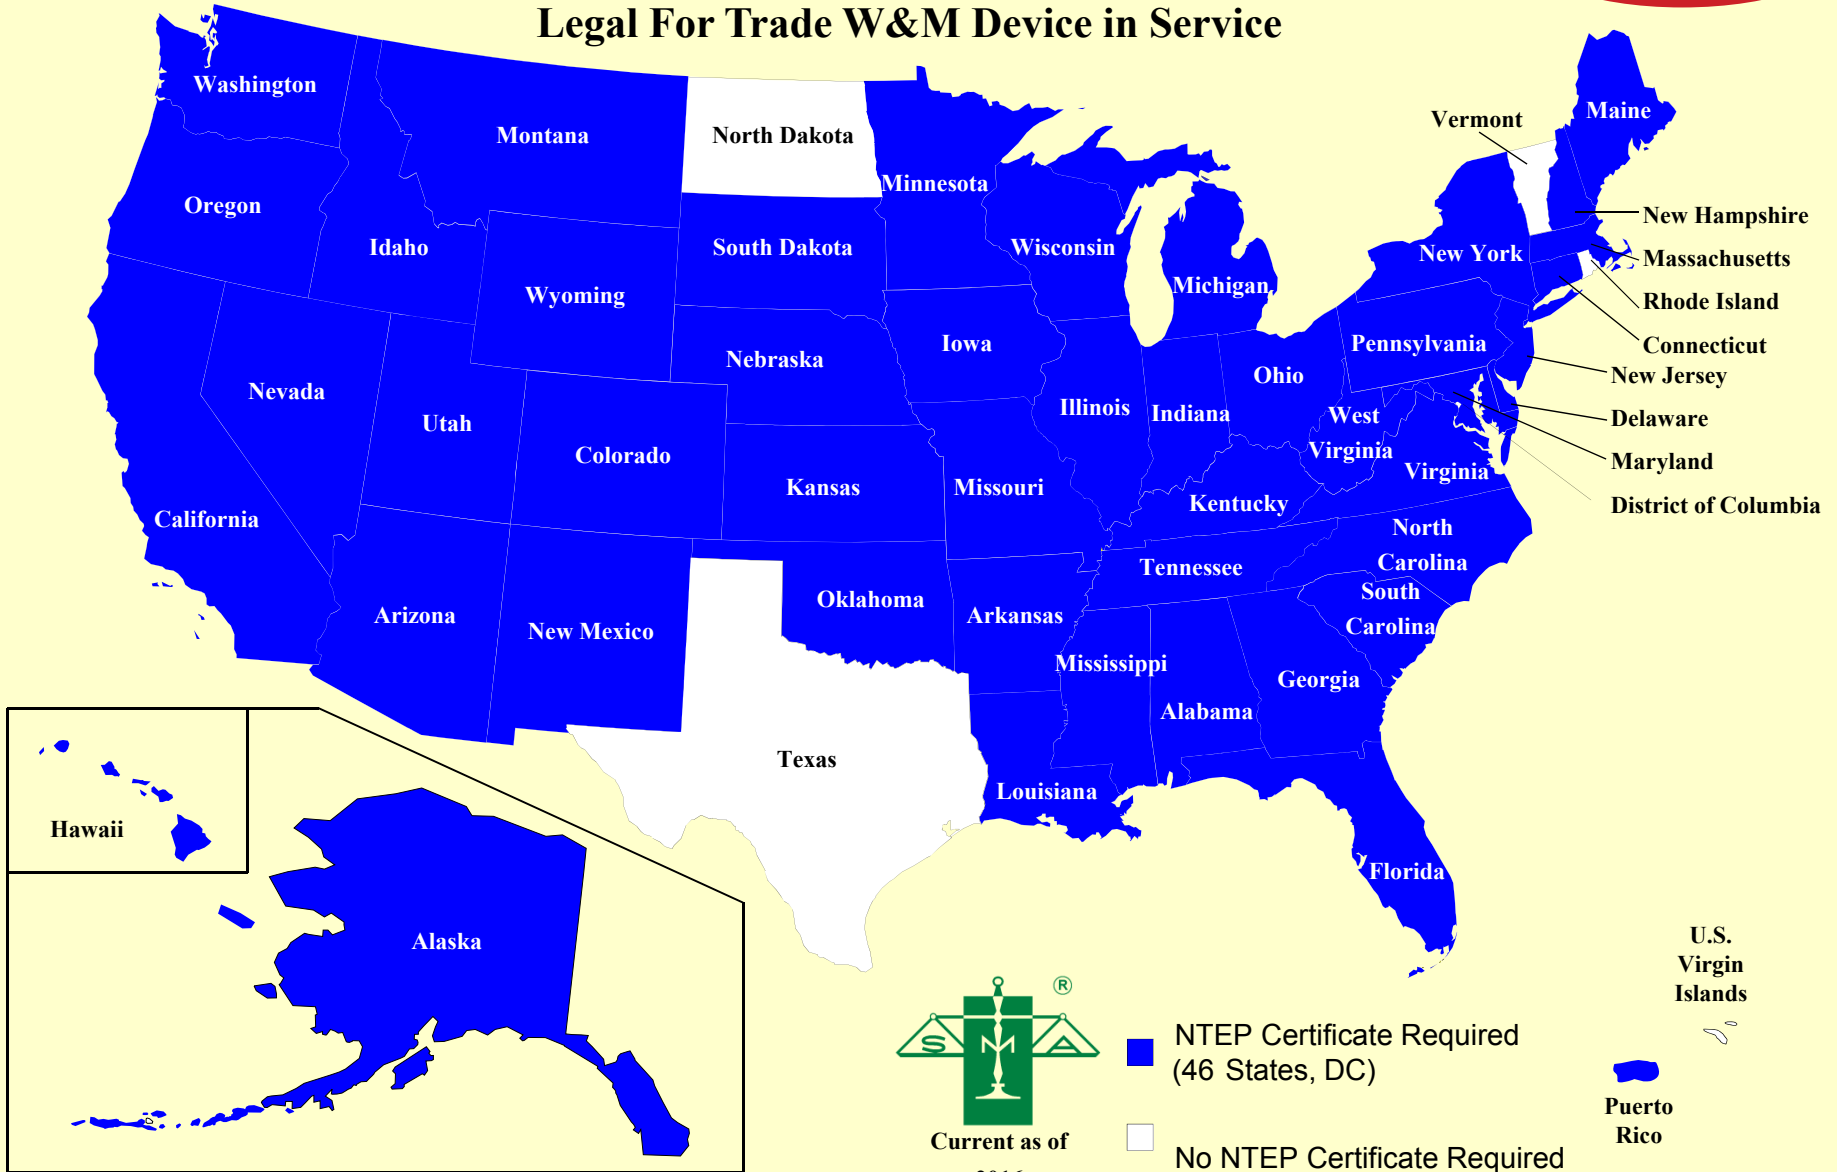

Blue States Require a NTEP Certificate to Place a

Current as of 2018

Legal For Trade W&M Device in Service

Current as of 2016

NTEP Certificate Required (46 States, DC)
 No NTEP Certificate Required (4 States, USVI)

U.S. Virgin Islands
Puerto Rico

Green States Require Registration of Service Agencies and Service Personnel

Current as of 2018

Current as of 2016

- Registration Option Available (45 States)
- Registration Option Not Available (5 States, D C, and USVI)

U.S. Virgin Islands
Puerto Rico